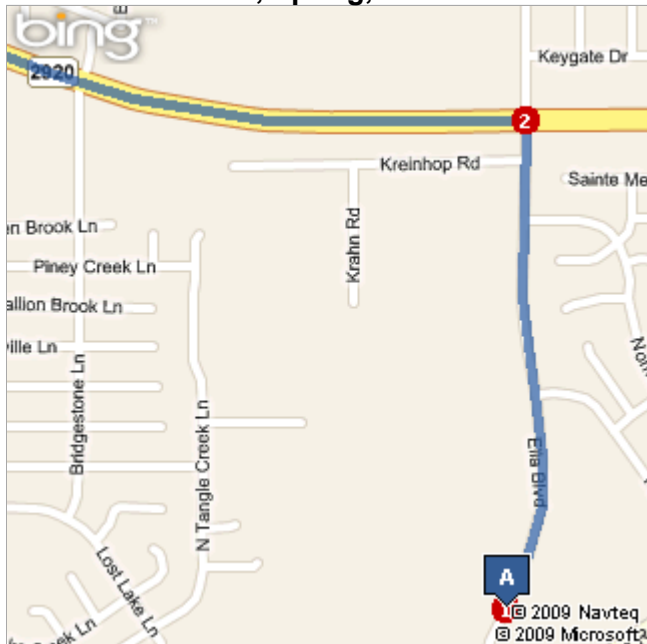

Bing Maps

A: **20811 Ella Blvd, Spring, TX 77388-3873**

B: **22603 Northcrest Dr, Spring, TX 77389**

Trip: **4.4 mi, 8 min**

My Notes

FREE! Use **Live Search 411** to find movies, businesses & more: **800-CALL-411**.

 20811 Ella Blvd, Spring, TX 77388-3873	A-B: 4.4 mi 8 min
1. Depart Ella Blvd	0.6 mi
 2. Turn left onto FM-2920 / FM 2920 Rd	1.6 mi
 3. Turn right onto Gosling Rd	0.7 mi
 4. Turn left onto Spring Stuebner Rd <i>SHELL on the corner</i>	0.5 mi
 5. Turn right onto Northcrest Dr	0.8 mi
 6. Arrive at 22603 Northcrest Dr, Spring, TX 77389 <i>The last intersection is Klein Oak Ln</i> <i>If you reach Root Rd, you've gone too far</i>	

These directions are subject to the Microsoft® Service Agreement and for informational purposes only. No guarantee is made regarding their completeness or accuracy. Construction projects, traffic, or other events may cause actual conditions to differ from these results. Map and traffic data © 2009 NAVTEQ™, AND™.

Trip: 4.4 mi, 8 min

This map is based on the map view in the browser window when you clicked Print.

A: 20811 Ella Blvd, Spring, TX 77388-3873

B: 22603 Northcrest Dr, Spring, TX 77389