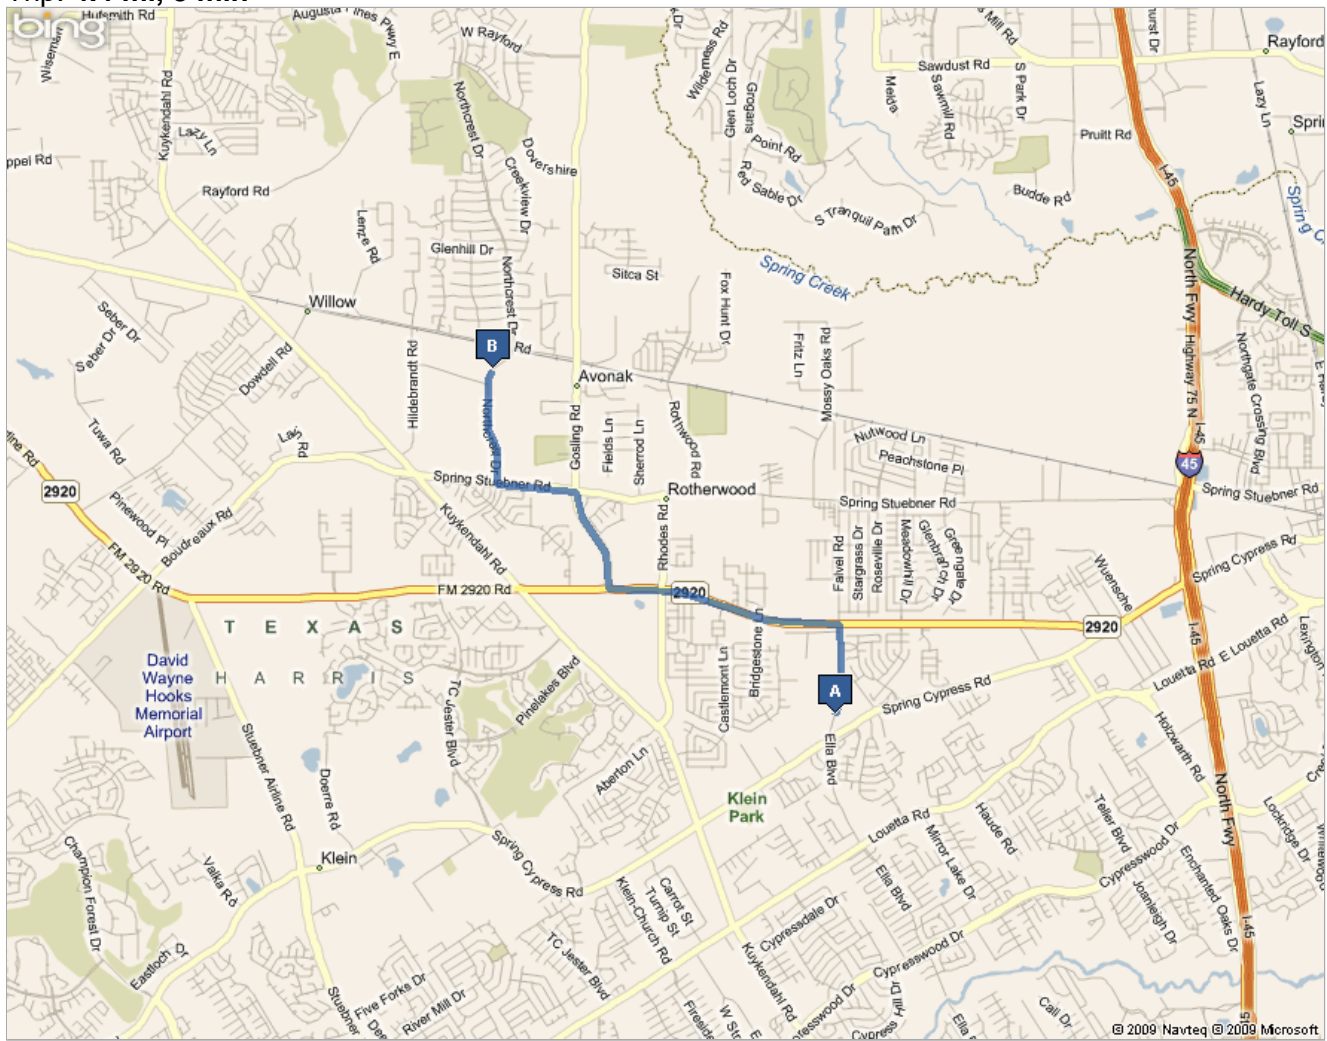

Bing Maps

A: **20811 Ella Blvd, Spring, TX 77388-3873**

B: **22603 Northcrest Dr, Spring, TX 77389**

Trip: **4.4 mi, 8 min**

My Notes

FREE! Use **Live Search 411** to find movies, businesses & more: **800-CALL-411**.

 20811 Ella Blvd, Spring, TX 77388-3873	A-B: 4.4 mi 8 min
1. Depart Ella Blvd	0.6 mi
 2. Turn left onto FM-2920 / FM 2920 Rd	1.6 mi
 3. Turn right onto Gosling Rd	0.7 mi
 4. Turn left onto Spring Stuebner Rd <i>SHELL on the corner</i>	0.5 mi
 5. Turn right onto Northcrest Dr	0.8 mi
 6. Arrive at 22603 Northcrest Dr, Spring, TX 77389 <i>The last intersection is Klein Oak Ln</i> <i>If you reach Root Rd, you've gone too far</i>	

These directions are subject to the Microsoft® Service Agreement and for informational purposes only. No guarantee is made regarding their completeness or accuracy. Construction projects, traffic, or other events may cause actual conditions to differ from these results. Map and traffic data © 2009 NAVTEQ™, AND™.

Trip: 4.4 mi, 8 min

This map is based on the map view in the browser window when you clicked Print.

A: 20811 Ella Blvd, Spring, TX 77388-3873

B: 22603 Northcrest Dr, Spring, TX 77389