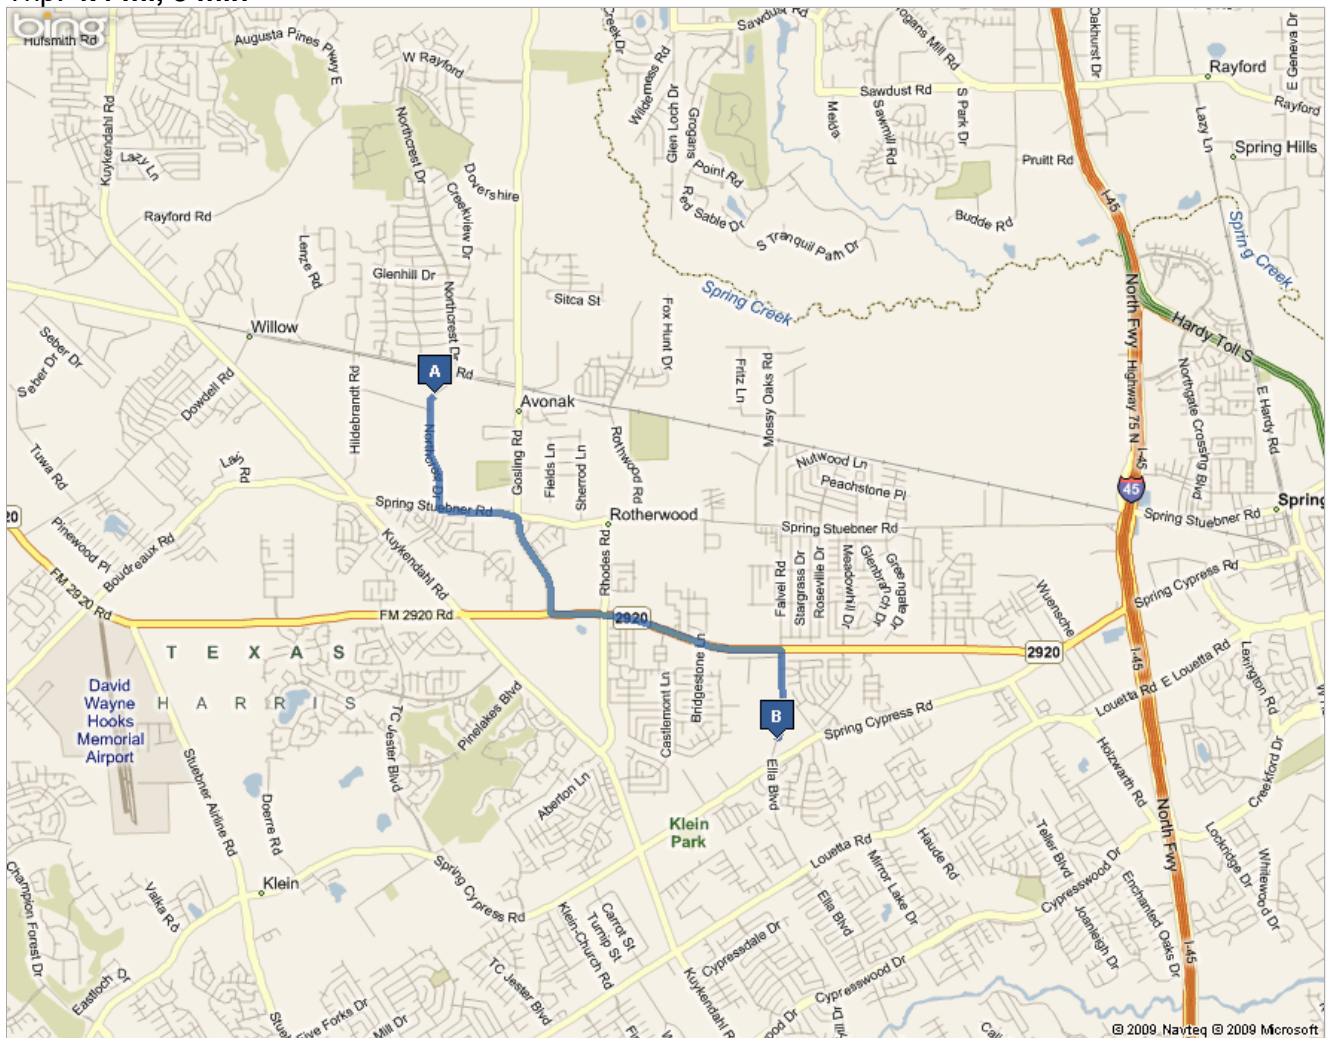

Bing Maps

A: **22603 Northcrest Dr, Spring, TX 77389**
B: **20811 Ella Blvd, Spring, TX 77388-3873**
Trip: 4.4 mi, 8 min

My Notes

 **FREE!** Use **Live Search 411** to find movies, businesses & more: **800-CALL-411.**

 22603 Northcrest Dr, Spring, TX 77389	A-B: 4.4 mi 8 min
1. Depart Northcrest Dr	0.8 mi
 2. Turn left onto Spring Stuebner Rd	0.5 mi
 3. Turn right onto Gosling Rd <i>SHELL on the corner</i>	0.7 mi
 4. Turn left onto FM-2920 / FM 2920 Rd	1.6 mi
 5. Turn right onto Ella Blvd	0.6 mi
 6. Arrive at 20811 Ella Blvd <i>The last intersection is Falvel Rd</i> <i>If you reach Spring Cypress Rd, you've gone too far</i>	

These directions are subject to the Microsoft® Service Agreement and for informational purposes only. No guarantee is made regarding their completeness or accuracy. Construction projects, traffic, or other events may cause actual conditions to differ from these results. Map and traffic data © 2009 NAVTEQ™, AND™.

Trip: 4.4 mi, 8 min

This map is based on the map view in the browser window when you clicked Print.

A: 22603 Northcrest Dr, Spring, TX 77389

B: 20811 Ella Blvd, Spring, TX 77388-3873